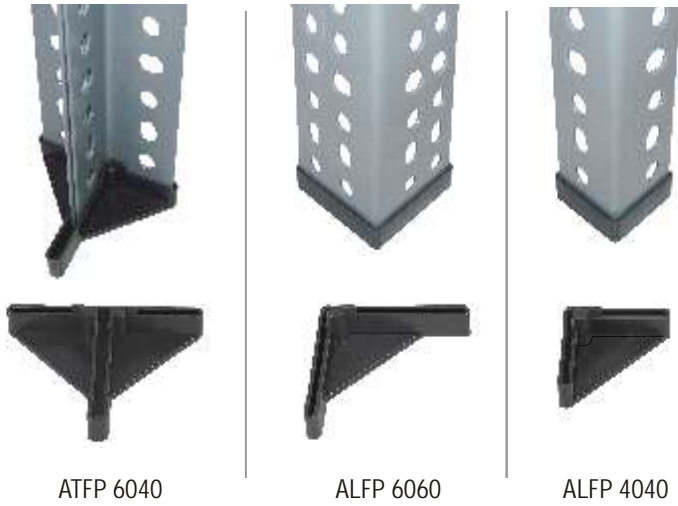

ALKON SLOTTED ANGLE FOOT PLATE

Slotted Angle Foot Plates are made from polypropylene copolymer.

These sizes suit the standard slotted angles available in the market.

Standard colour available is BLACK.

ATFP 6040

ALFP 6060

ALFP 4040

ALFP 6040L (Left)

ALFP 6040R (Right)

ATFP 8040

ALFP 8040L (Left)

ALFP 8040R (Right)

Art No.	DISCRIPTION	
ATFP 6040	'T' Foot Plate 60 mm x 40 mm	500
ALFP 6060	'L' Foot Plate 60 mm x 60 mm	500
ALFP 4040	'L' Foot Plate 40 mm x 40 mm	500
ALFP 6040L (Left)	'L' Foot Plate 60 mm x 40 mm	500
ALFP 6040R (Right)	'L' Foot Plate 60 mm x 40 mm	500
ATFP 8040	'T' Foot Plate 80 mm x 40 mm	500
ALFP 8040L (Left)	'L' Foot Plate 80 mm x 40 mm	500
ALFP 8040R (Right)	'L' Foot Plate 80 mm x 40 mm	500

Slotted angle foot plate

Slotted angle foot plate