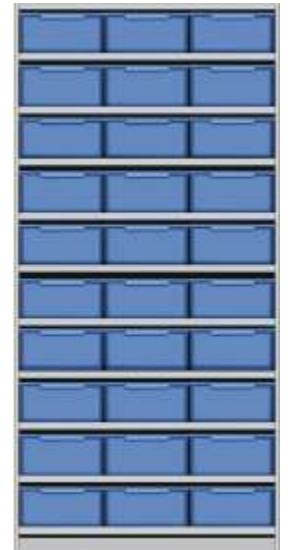

W 1865

Shelving Unit Consists of

- 1 Set of Shelving Body with 3 sides
- 11 Nos. Shelves 900 x 600 mm
- 3 Nos. PSB-605 Bins on each shelf
- Total 30 Nos. PSB-605 Bins