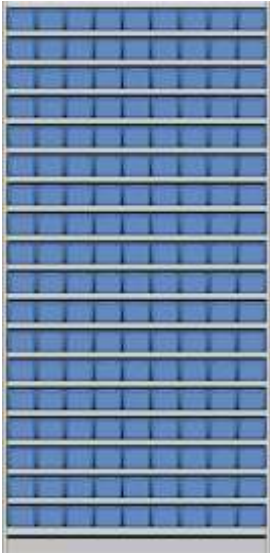

### Features

20mm diameter rolled edge  
All shelves with embossed  
ALKON logo.

Easy clips to  
facilitate  
quick assembly.

Shelf fitted with  
easy clip.

# SHELVING UNIT SIZE 1875 H x 900 W x 300 D mm

W 1831

- Shelving Unit Consists of
- ▶ 1 Set of Shelving Body with 3 sides
  - ▶ 19 Nos. Shelves 900 x 300 mm
  - ▶ 9 Nos. PSB-301 Bins on each shelf
  - ▶ Total 162 Nos. PSB-301 Bins

W 1832

- Shelving Unit Consists of
- ▶ 1 Set of Shelving Body with 3 sides
  - ▶ 13 Nos. Shelves 900 x 300 mm
  - ▶ 9 Nos. PSB-302 Bins on each shelf
  - ▶ Total 108 Nos. PSB-302 Bins

W 1833

- Shelving Unit Consists of
- ▶ 1 Set of Shelving Body with 3 sides
  - ▶ 13 Nos. Shelves 900 x 300 mm
  - ▶ 6 Nos. PSB-303 Bins on each shelf
  - ▶ Total 72 Nos. PSB-303 Bins