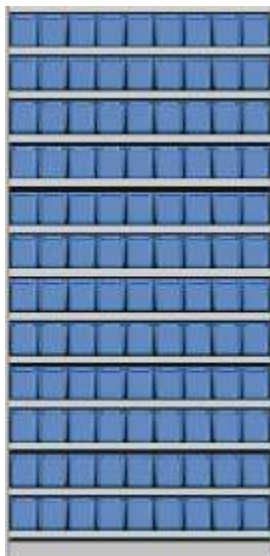

W 1835

- Shelving Unit Consists of
- ▶ 1 Set of Shelving Body with 3 sides
  - ▶ 11 Nos. Shelves 900 x 300 mm
  - ▶ 3 Nos. PSB-305 Bins on each shelf
  - ▶ Total 30 Nos. PSB-305 Bins

# SHELVING UNIT SIZE 1875 H x 900 W x 400 D mm

W 1841

Shelving Unit Consists of

- ▶ 1 Set of Shelving Body with 3 sides
- ▶ 19 Nos. Shelves 900 x 400 mm
- ▶ 9 Nos. PSB-401 Bins on each shelf
- ▶ Total 162 Nos. PSB-401 Bins

W 1842

Shelving Unit Consists of

- ▶ 1 Set of Shelving Body with 3 sides
- ▶ 13 Nos. Shelves 900 x 400 mm
- ▶ 9 Nos. PSB-402 Bins on each shelf
- ▶ Total 108 Nos. PSB-402 Bins

W 1843

Shelving Unit Consists of