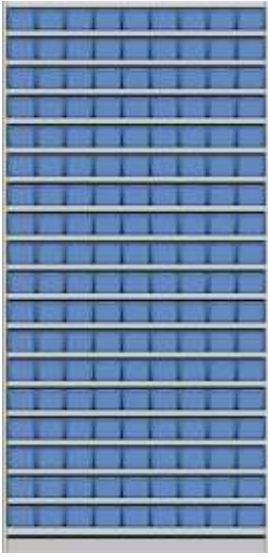

W 1855

Shelving Unit Consists of

- ▶ 1 Set of Shelving Body with 3 sides
- ▶ 11 Nos. Shelves 900 x 500 mm
- ▶ 3 Nos. PSB-505 Bins on each shelf
- ▶ Total 30 Nos. PSB-505 Bins

# SHELVING UNIT SIZE 1875 H x 900 W x 600 D mm

W 1861

Shelving Unit Consists of

- ▶ 1 Set of Shelving Body with 3 sides
- ▶ 19 Nos. Shelves 900 x 600 mm
- ▶ 9 Nos. PSB-601 Bins on each shelf
- ▶ Total 162 Nos. PSB-601 Bins