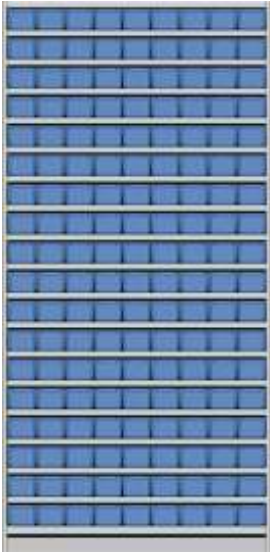

	<p>PSB-401 BIN SIZE</p> <table border="1"> <thead> <tr> <th>Length</th> <th>Width</th> <th>Height</th> </tr> </thead> <tbody> <tr> <td>415 mm</td> <td>100 mm</td> <td>60 mm</td> </tr> </tbody> </table>	Length	Width	Height	415 mm	100 mm	60 mm
Length	Width	Height					
415 mm	100 mm	60 mm					
	<p>PSB-402 BIN SIZE</p> <table border="1"> <thead> <tr> <th>Length</th> <th>Width</th> <th>Height</th> </tr> </thead> <tbody> <tr> <td>415 mm</td> <td>100 mm</td> <td>110 mm</td> </tr> </tbody> </table>	Length	Width	Height	415 mm	100 mm	110 mm
Length	Width	Height					
415 mm	100 mm	110 mm					
	<p>PSB-403 BIN SIZE</p> <table border="1"> <thead> <tr> <th>Length</th> <th>Width</th> <th>Height</th> </tr> </thead> <tbody> <tr> <td>415 mm</td> <td>150 mm</td> <td>110 mm</td> </tr> </tbody> </table>	Length	Width	Height	415 mm	150 mm	110 mm
Length	Width	Height					
415 mm	150 mm	110 mm					
	<p>PSB-404 BIN SIZE</p> <table border="1"> <thead> <tr> <th>Length</th> <th>Width</th> <th>Height</th> </tr> </thead> <tbody> <tr> <td>415 mm</td> <td>220 mm</td> <td>135 mm</td> </tr> </tbody> </table>	Length	Width	Height	415 mm	220 mm	135 mm
Length	Width	Height					
415 mm	220 mm	135 mm					
	<p>PSB-405 BIN SIZE</p> <table border="1"> <thead> <tr> <th>Length</th> <th>Width</th> <th>Height</th> </tr> </thead> <tbody> <tr> <td>415 mm</td> <td>300 mm</td> <td>135 mm</td> </tr> </tbody> </table>	Length	Width	Height	415 mm	300 mm	135 mm
Length	Width	Height					
415 mm	300 mm	135 mm					

W 1845

Shelving Unit Consists of

- ▶ 1 Set of Shelving Body with 3 sides
- ▶ 11 Nos. Shelves 900 x 400 mm
- ▶ 3 Nos. PSB-405 Bins on each shelf
- ▶ Total 30 Nos. PSB-405 Bins

# SHELVING UNIT SIZE 1875 H x 900 W x 500 D mm

W 1851

Shelving Unit Consists of

- ▶ 1 Set of Shelving Body with 3 sides
- ▶ 19 Nos. Shelves 900 x 500 mm
- ▶ 9 Nos. PSB-501 Bins on each shelf
- ▶ Total 162 Nos. PSB-501 Bins