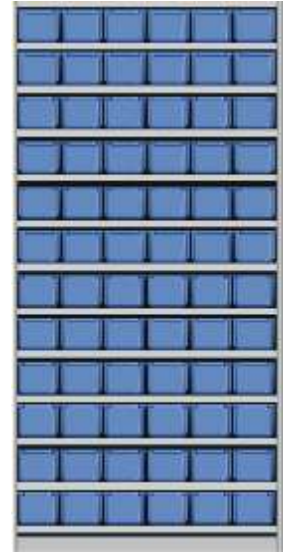

W 1855

Shelving Unit Consists of

- ▶ 1 Set of Shelving Body with 3 sides
- ▶ 11 Nos. Shelves 900 x 500 mm
- ▶ 3 Nos. PSB-505 Bins on each shelf
- ▶ Total 30 Nos. PSB-505 Bins

# SHELVING UNIT SIZE 1875 H x 900 W x 600 D mm

W 1861

Shelving Unit Consists of

- ▶ 1 Set of Shelving Body with 3 sides
- ▶ 19 Nos. Shelves 900 x 600 mm
- ▶ 9 Nos. PSB-601 Bins on each shelf
- ▶ Total 162 Nos. PSB-601 Bins

W 1862

Shelving Unit Consists of

- ▶ 1 Set of Shelving Body with 3 sides
- ▶ 13 Nos. Shelves 900 x 600 mm
- ▶ 9 Nos. PSB-602 Bins on each shelf
- ▶ Total 108 Nos. PSB-602 Bins

W 1863

Shelving Unit Consists of