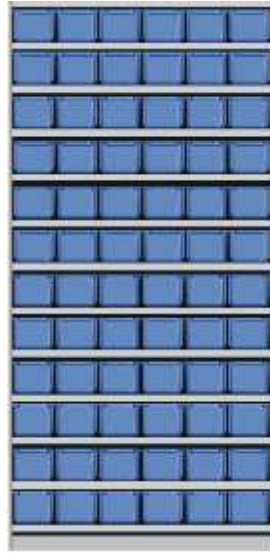

### Features

20mm diameter rolled edge  
All shelves with embossed  
ALKON logo.

Easy clips to  
facilitate  
quick assembly.

Shelf fitted with  
easy clip.

# SHELVING UNIT SIZE 1875 H x 900 W x 300 D mm

W 1831

- Shelving Unit Consists of
- ▶ 1 Set of Shelving Body with 3 sides
  - ▶ 19 Nos. Shelves 900 x 300 mm
  - ▶ 9 Nos. PSB-301 Bins on each shelf
  - ▶ Total 162 Nos. PSB-301 Bins

W 1832

- Shelving Unit Consists of
- ▶ 1 Set of Shelving Body with 3 sides
  - ▶ 13 Nos. Shelves 900 x 300 mm
  - ▶ 9 Nos. PSB-302 Bins on each shelf
  - ▶ Total 108 Nos. PSB-302 Bins

W 1833

- Shelving Unit Consists of
- ▶ 1 Set of Shelving Body with 3 sides
  - ▶ 13 Nos. Shelves 900 x 300 mm
  - ▶ 6 Nos. PSB-303 Bins on each shelf
  - ▶ Total 72 Nos. PSB-303 Bins