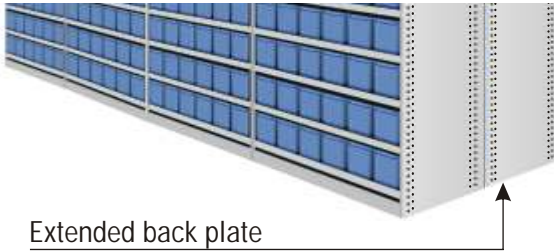

Roll post

Shelf

Extended back plate

Kick plate

Panda Shelving Systems

### Roll posts

Panda Shelving Systems have one-piece solid uprights with a rolled front edge for additional strength, safety and aesthetic appeal. Roll posts are available in 3 heights 1275 mm, 1875 mm, 2375mm which are suitable for 300mm, 400mm, 500mm & 600mm deep shelves.

### Shelves

Shelf levels are easily adjusted in 25mm increments and are held into position with the use of nuts / bolts & easy clips Shelves are available in 300mm, 400mm, 500mm & 600 mm depth having 900mm width as standard.